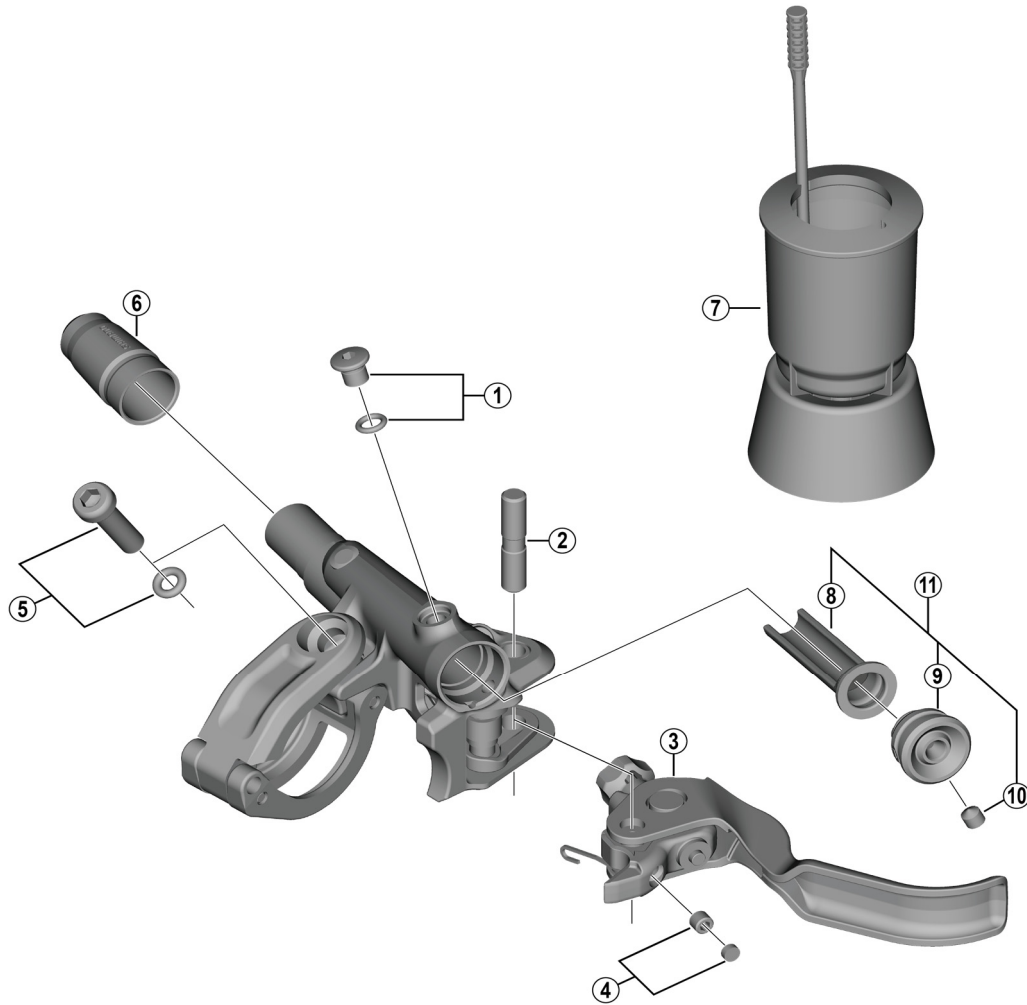

SLX Brake Lever
BL-M7100 For Disc Brake

ITEM NO.	SHIMANO CODE NO.	DESCRIPTION
1	Y8V398010	Bleed screw (M5 x 4.7) and O-ring
2	Y8VJ07000	Lever axle
3	Y2S798010	R.H. Lever member unit
	Y2S798020	L.H. Lever member unit
4	Y8V398040	Lever axle fixing screw and cap
5	Y2RR98030	Clamp screw (M5 x 18) and O-ring
6	Y1XJ16000	Cover
7	Y13000100	TL-BR003 Funnel unit for M5 screw
8	Y1XK9801T	Diaphragm
9	Y1XJ9801T	Cap
10	Y8SZ07000	Fixing screw
* 11	Y1XK98030	Diaphragm unit